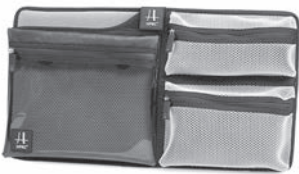

ACCESSORIES

LID ORGANIZER | ORG